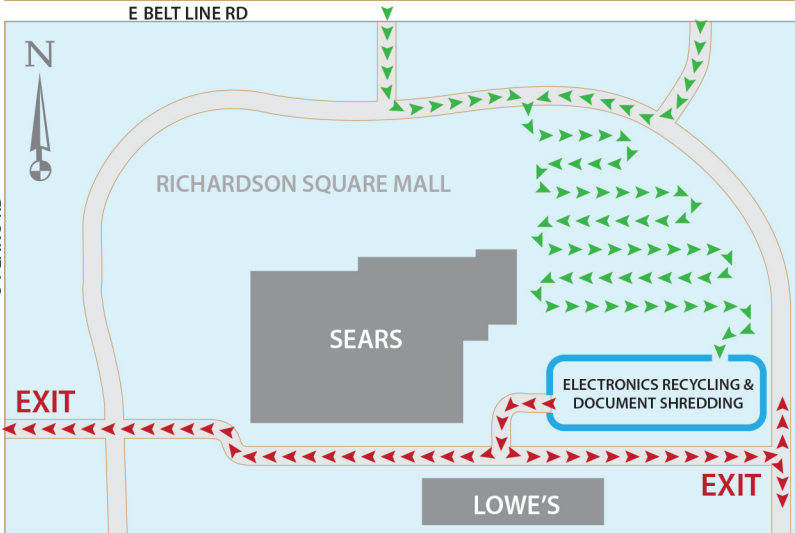

**Electronics and Shredding Drop-off has  
MOVED to  
Richardson Square Mall**

ENTER

ENTER

E BELT LINE RD

RICHARDSON SQUARE MALL

SEARS

ELECTRONICS RECYCLING & DOCUMENT SHREDDING

EXIT

LOWE'S

EXIT

S PLANO RD

PGBT

75

CITYLINE DR

CITYLINE  
PARK

ROUTH CREEK PKWY