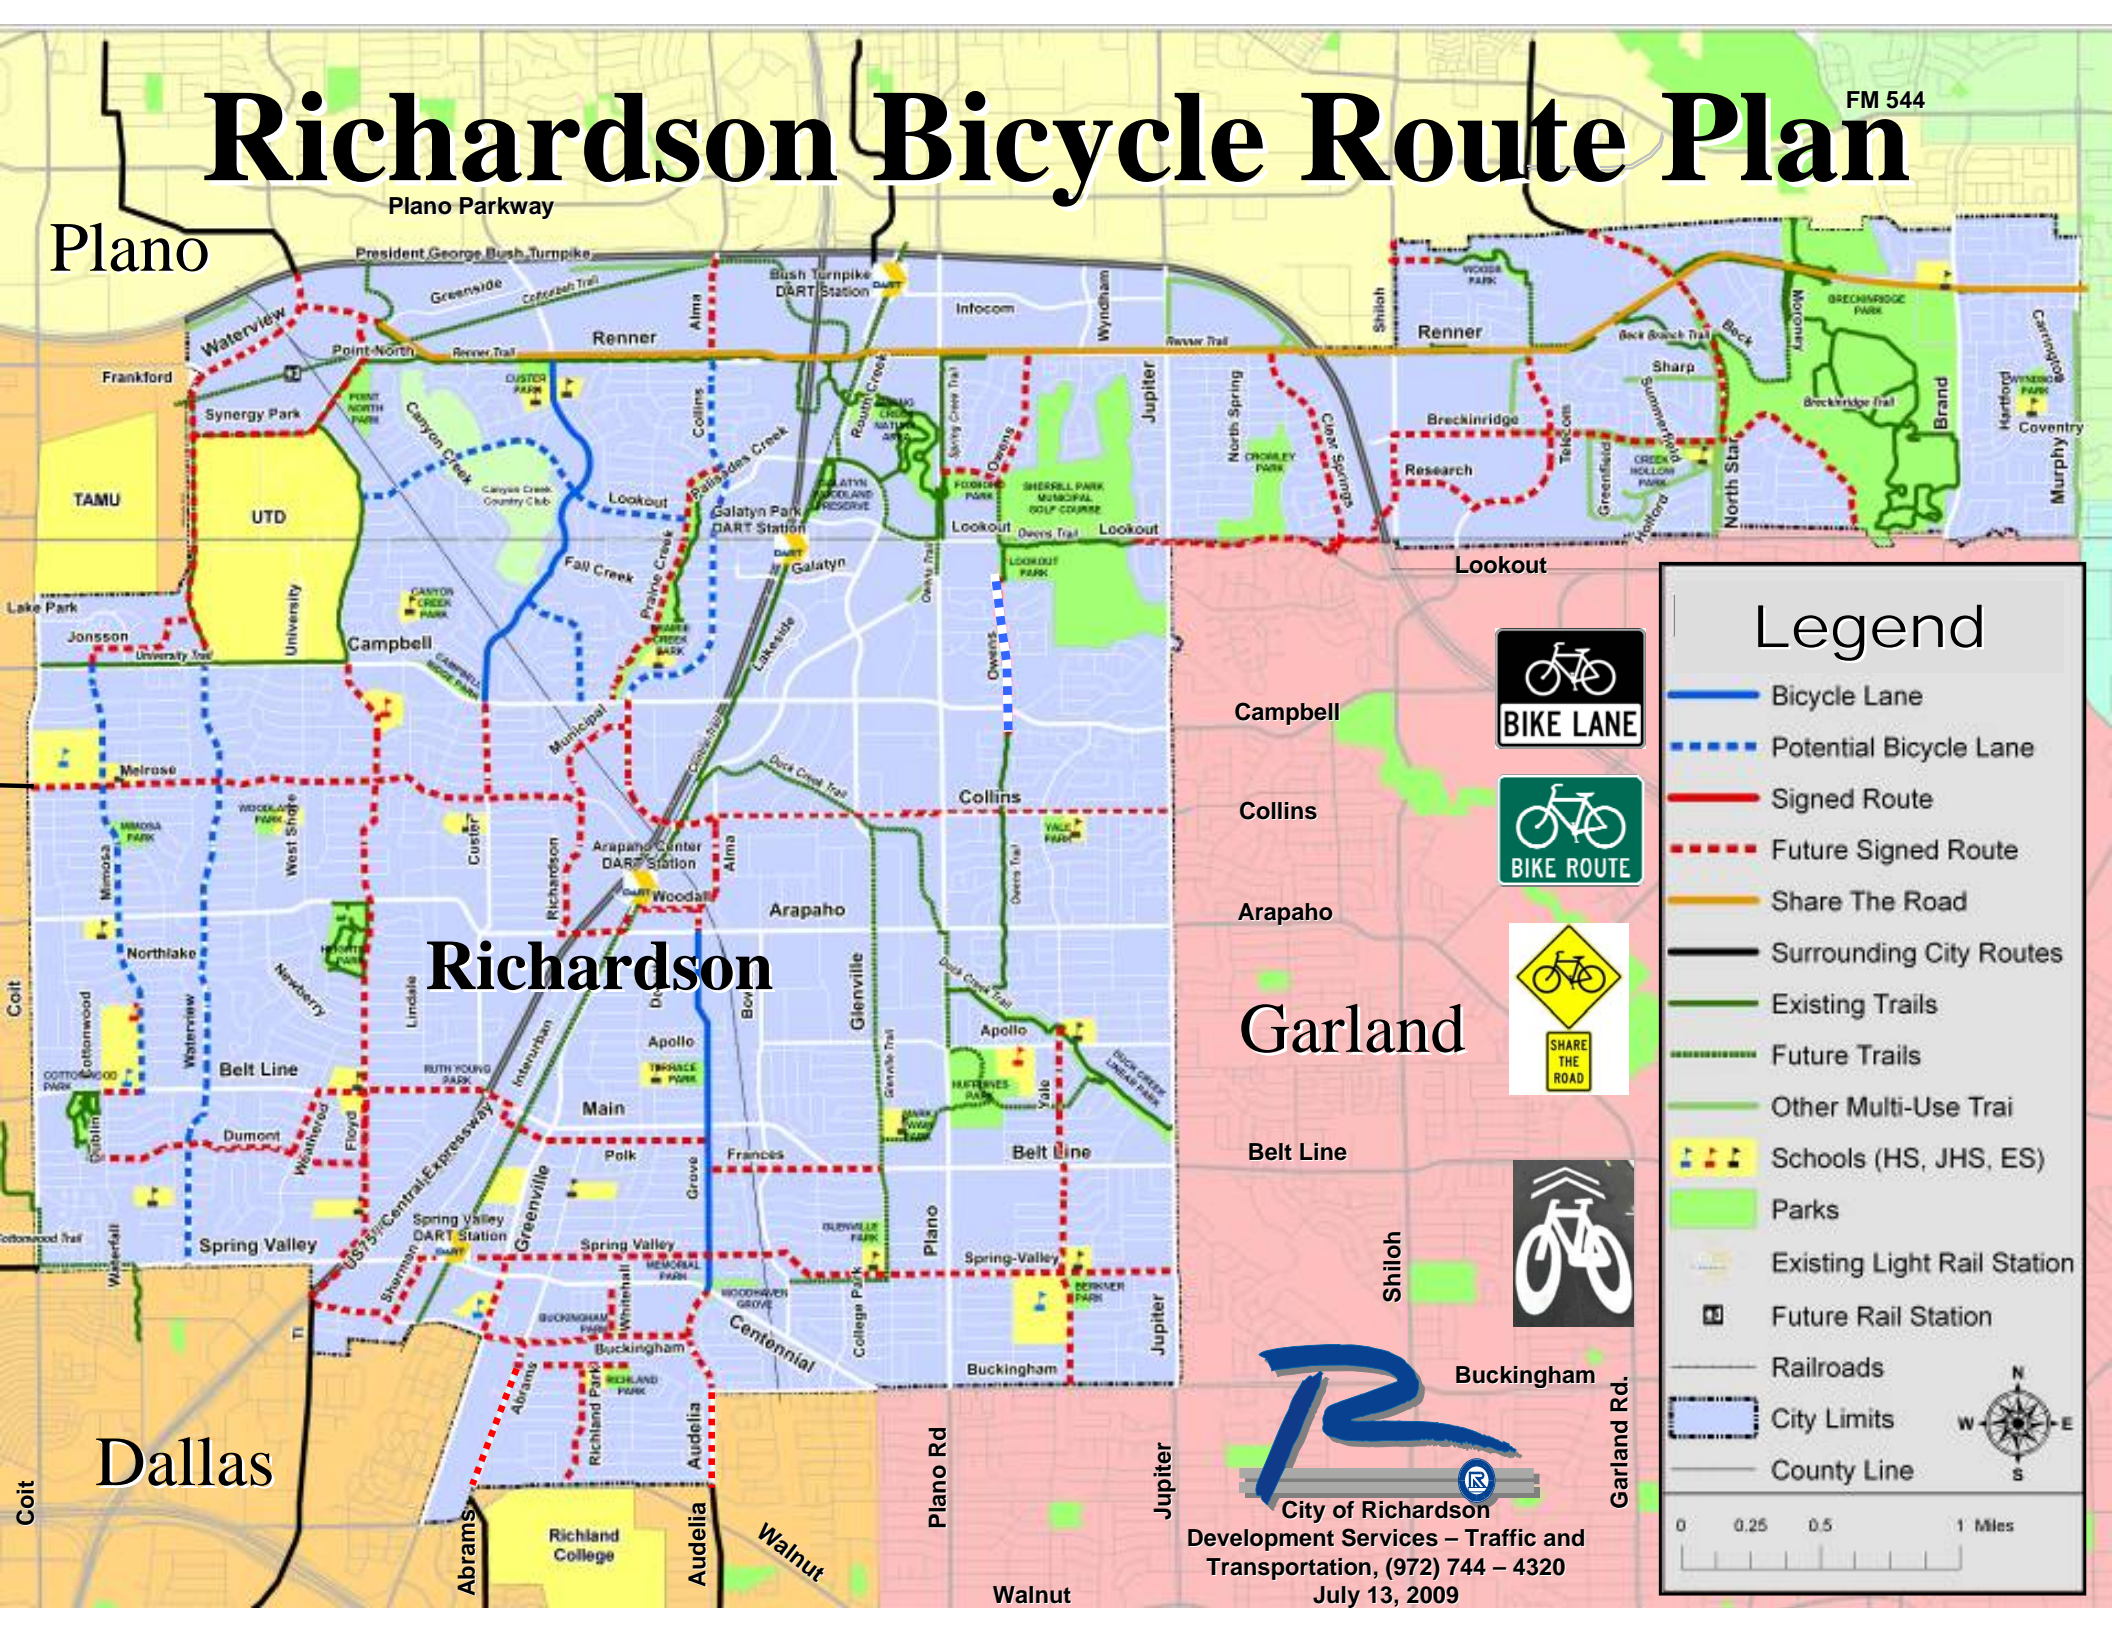

Richardson Bicycle Route Plan

FM 544

Plano

Plano Parkway

Legend

Bicycle Lane

Potential Bicycle Lane

Signed Route

Future Signed Route

Share The Road

Surrounding City Routes

Existing Trails

Future Trails

Other Multi-Use Trail

Schools (HS, JHS, ES)

Parks

Existing Light Rail Station

Future Rail Station

Railroads

City Limits

County Line

Richardson

Garland

Dallas