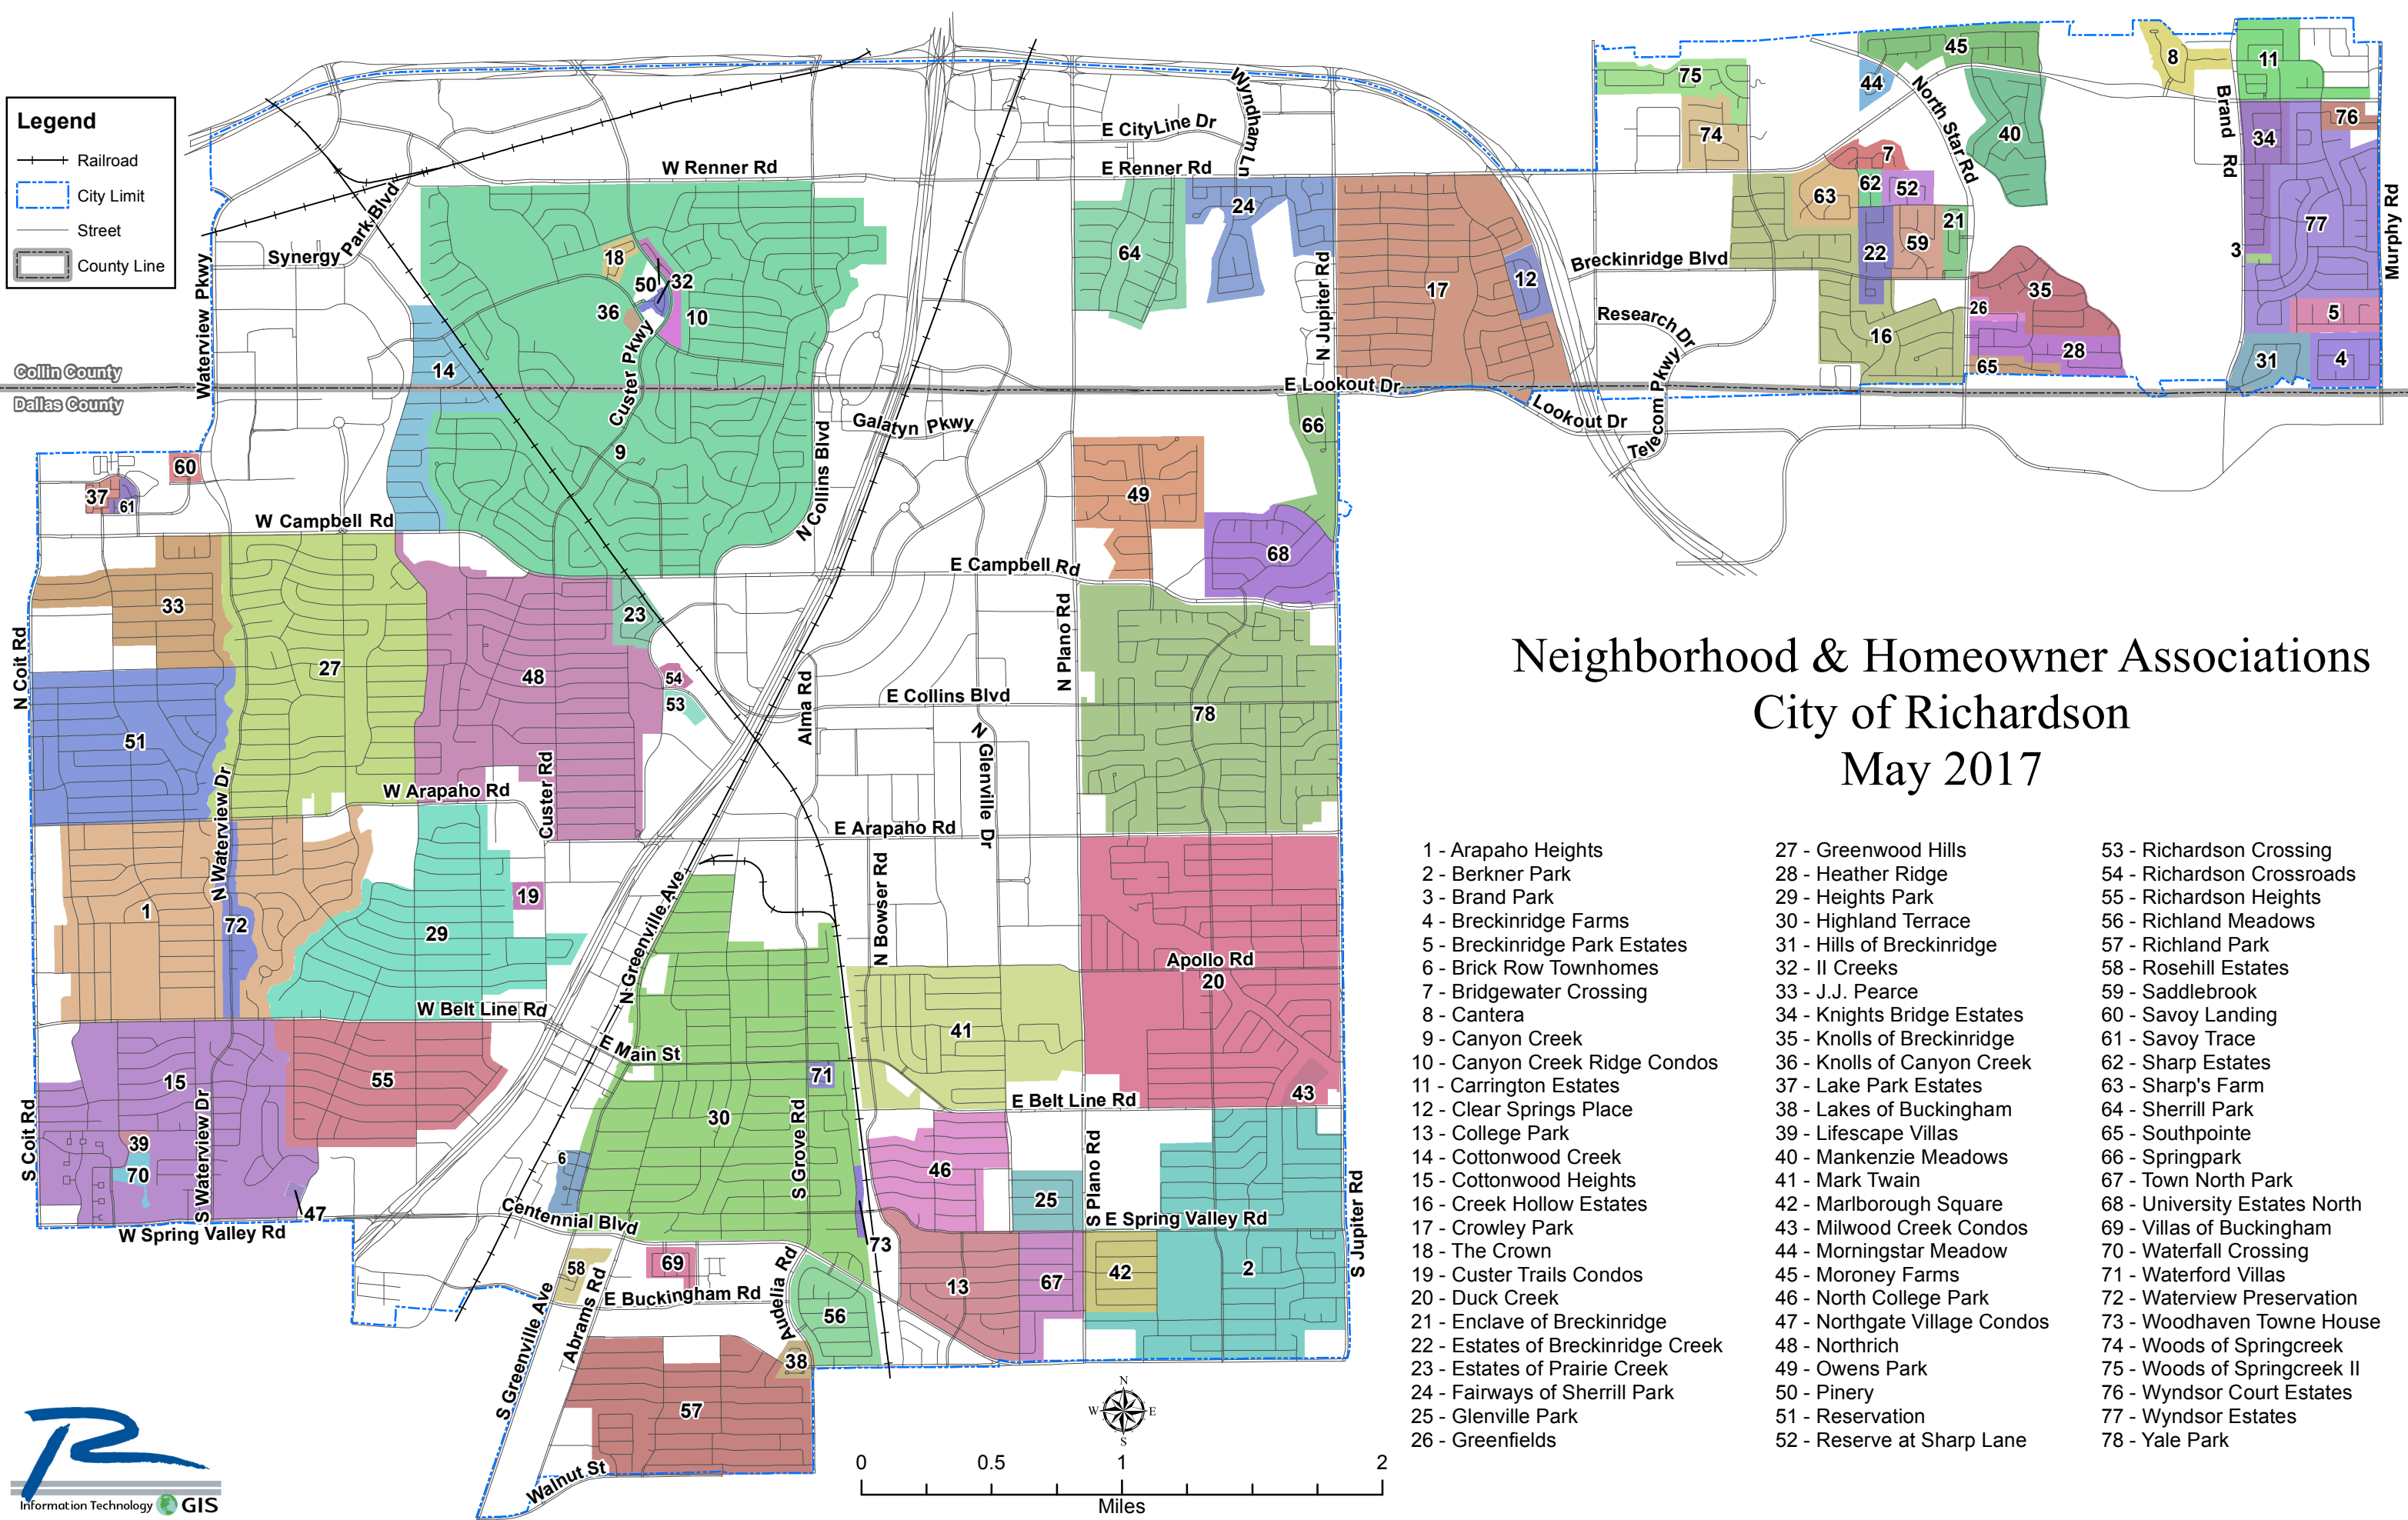

**Legend**

-  Railroad
-  City Limit
-  Street
-  County Line

Collin County  
Dallas County