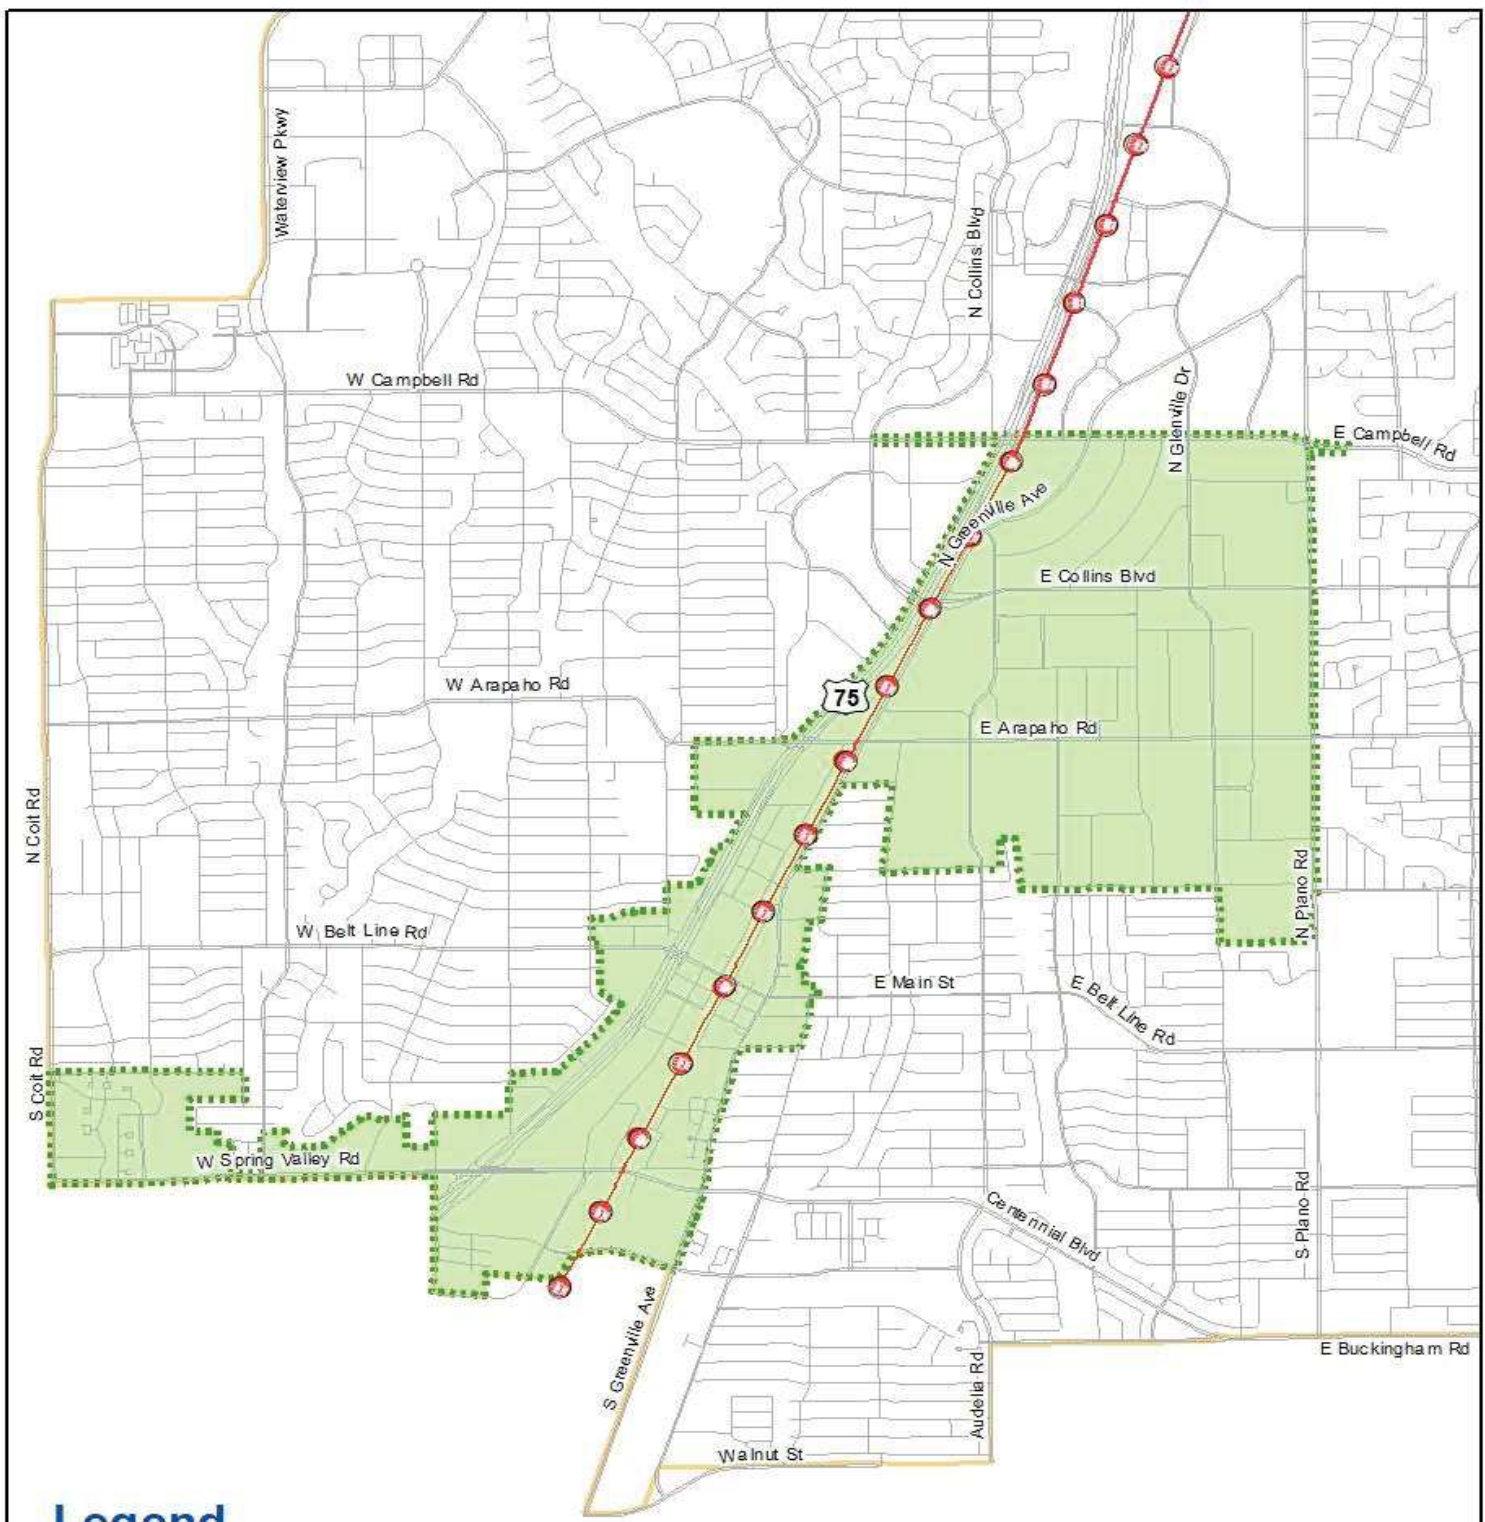

TIF District One-US75/Central Corridor

Legend

- Dart Light Rail (Red Line)
- Road
- TIF Boundary
- Richardson City Limits